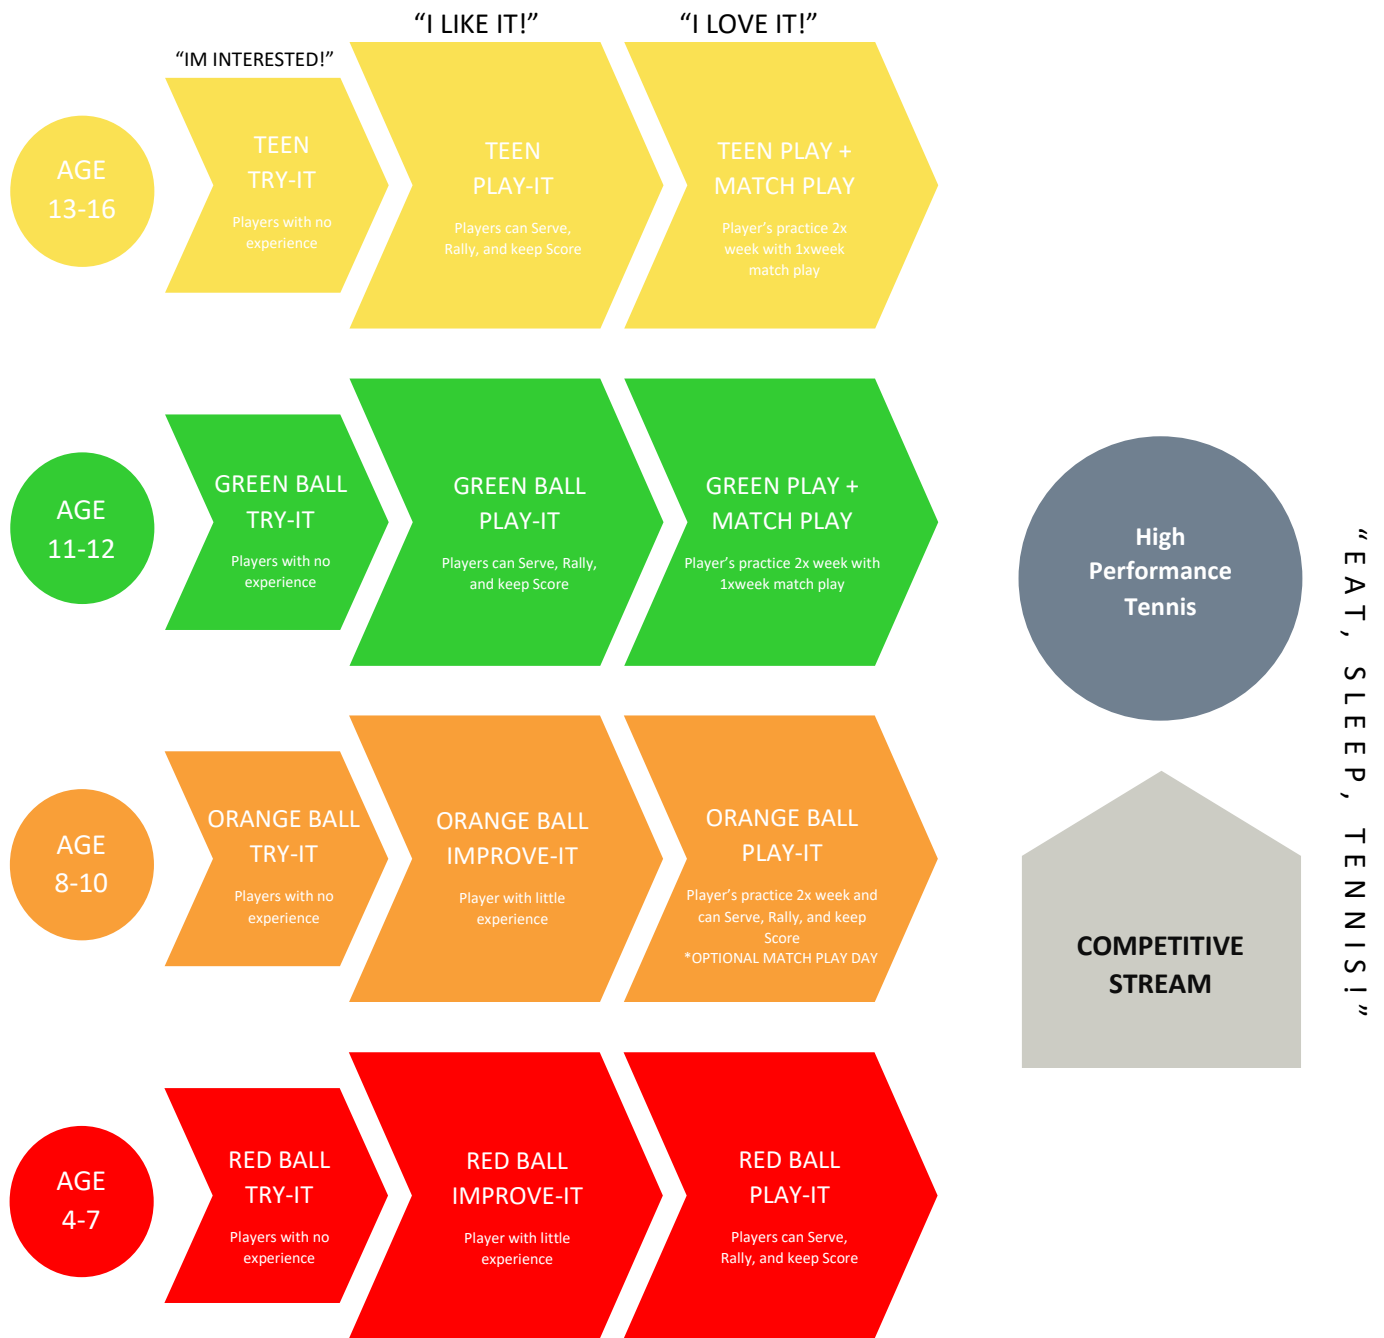

JUNIOR PATHWAY

All **PLAY & COMPETITIVE** players must be approved by Head Coach before registration